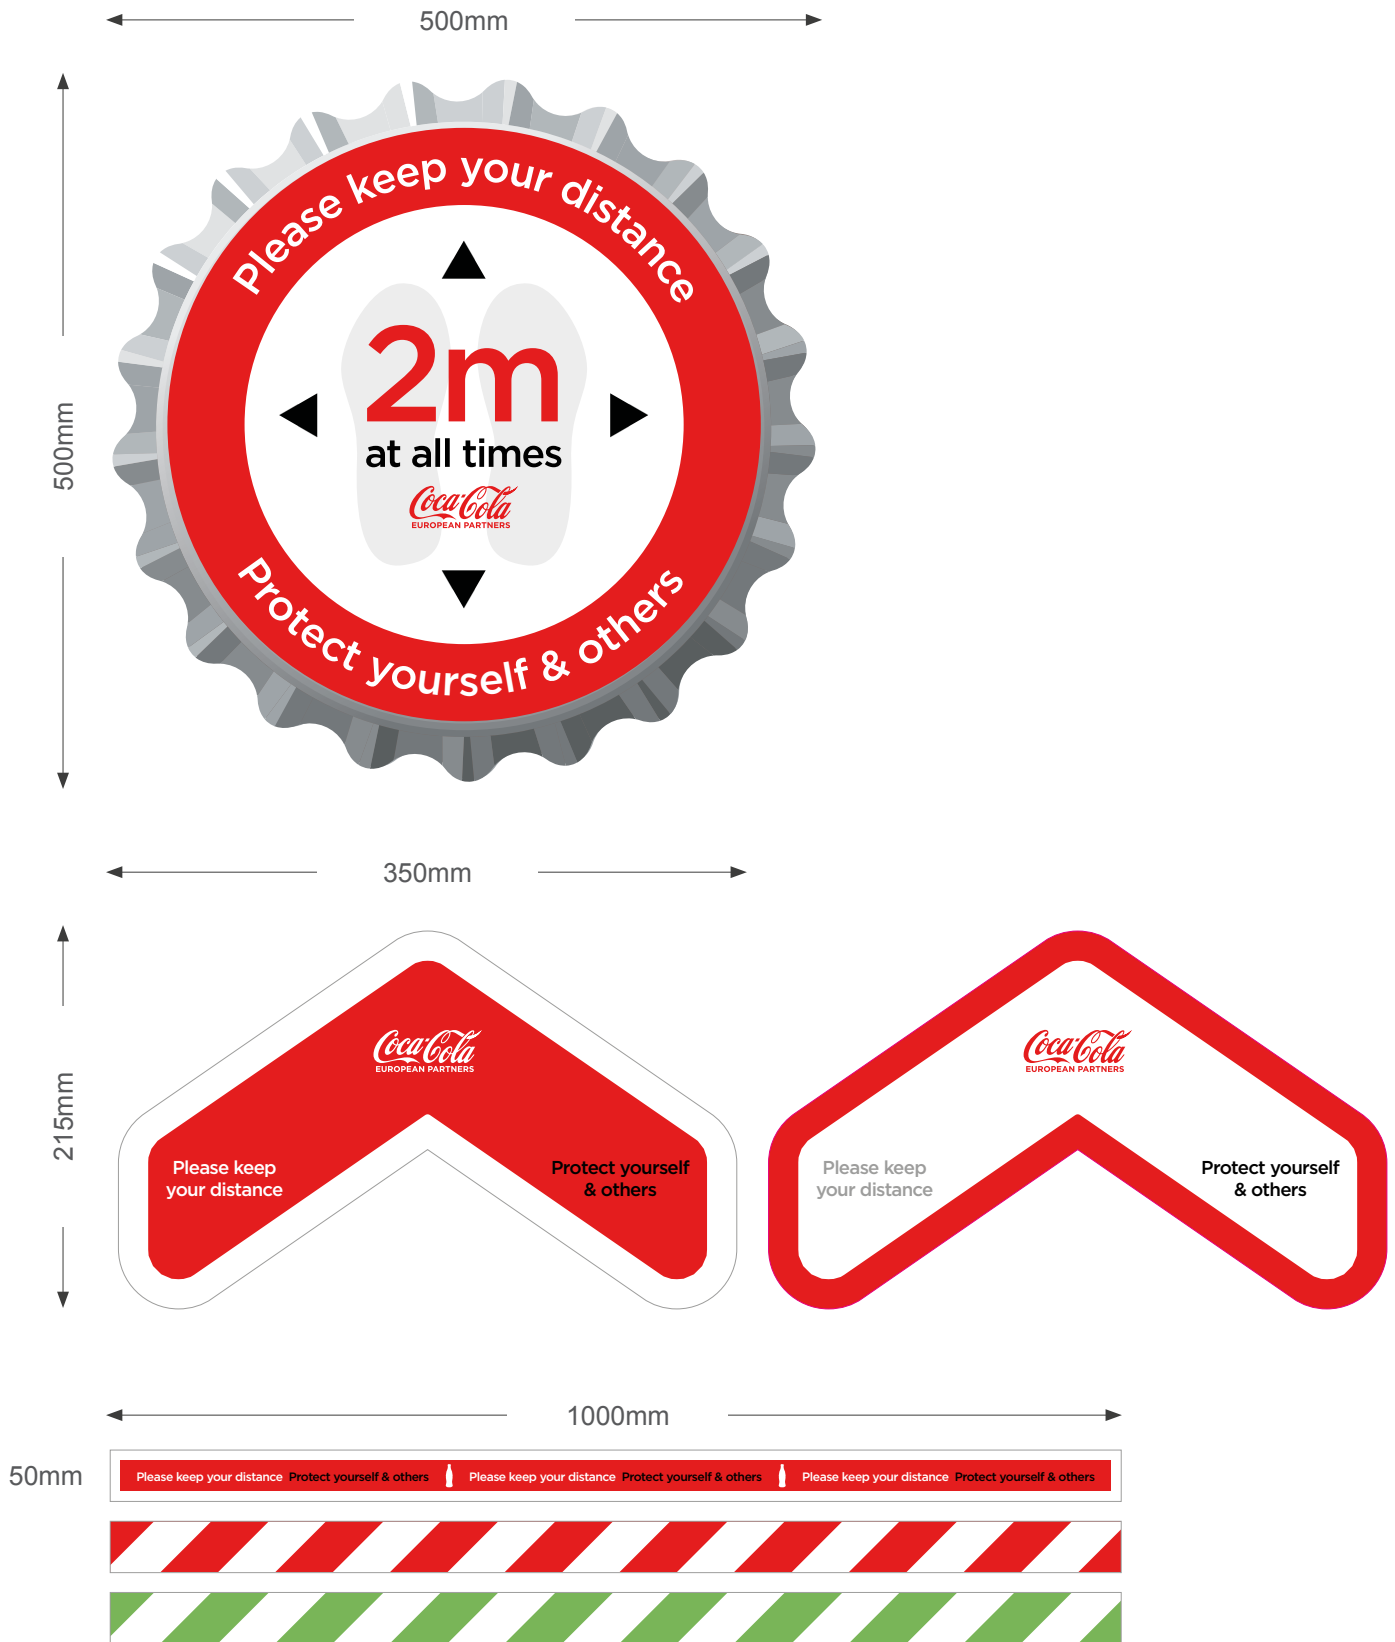

Coca-Cola
EUROPEAN PARTNERS

Protect yourself & others

Absolute **SG**
Signs. Graphics. Display.

SAFETY AWARENESS // FLOOR GRAPHICS

High resolution, digitally printed floor self-adhesive vinyl (Polar Grip)
Emerytex anti-slip laminate

SAFETY AWARENESS // A4 DESKTOP DISPLAY SYSTEMS

SAFETY AWARENESS // POSTERS

Magnetic door poster, supplied with additional magnetic strip to cover up appropriate word

SAFETY AWARENESS // POSTERS

Please wash your hands for 20 seconds
and use the hand sanitiser