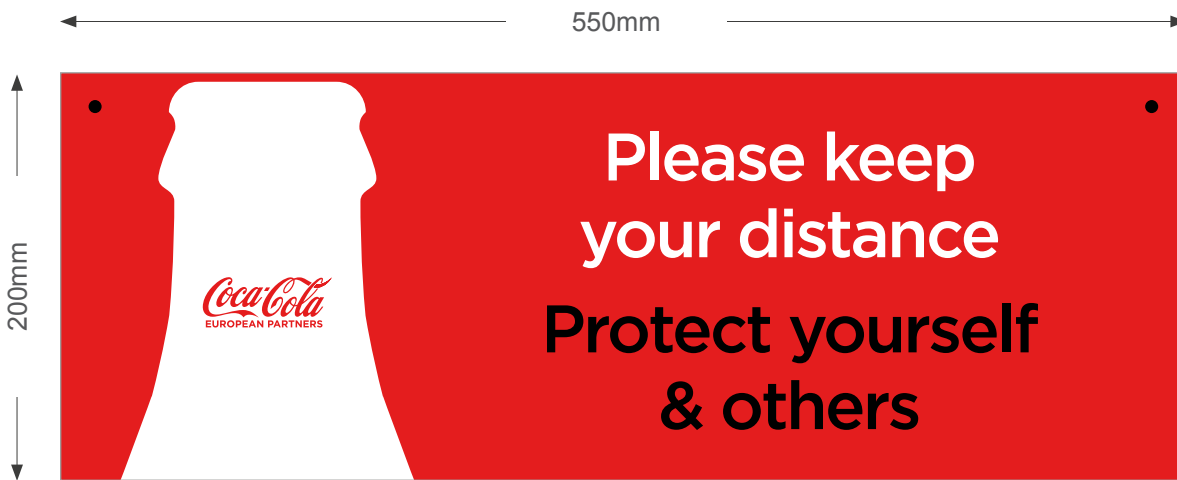

SAFETY AWARENESS // SIGNAGE